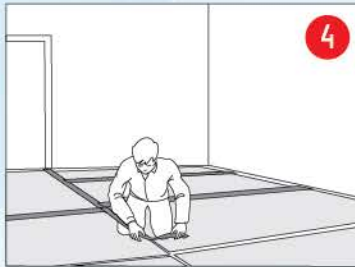

## INSTALLATION GUIDE

Depending on the area of the floor to be covered, take the bubble guard sheets accordingly.

Place the sheets one by one and cover the floor.

Put the tape on the joints of the sheets so that they Tile Protector is ready to prevent your expensive flooring from the damages during construction.

After the work is done remove the tapes.

Remove the sheets & store them as they are reusable.