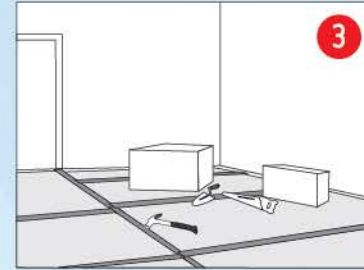

Also available : False Ceiling, Wall Panel, Door Panel / Partitions, Wood Protector,  
Wall Facing Board. Available size : 6.5 ft X 4 ft

## INSTALLATION GUIDE

Depending on the area of the floor to be covered, take the bubble guard sheets accordingly.

Place the sheets one by one and cover the floor.

Put the tape on the joints of the sheets so that they Tile Protector is ready to prevent your expensive flooring from the damages during construction.