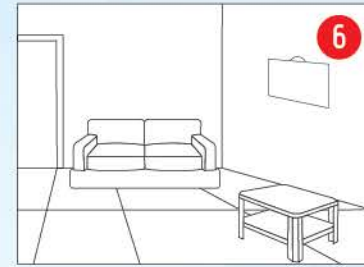

COMPARISON OF BUBBLE GUARD AND POP AS A FLOOR PROTECTOR

DESCRIPTION	BUBBLE GUARD	POP
Cost	Economical	Costly
Structure	Sheet Form	Powder Form
Application Time	Fast	Lengthy
Application Method	Dry & Clean	Wet & Dirty
Readiness of surface after application	Immediate & ready to use	Minimum 5 hours
Protection after application	Complete floor protection	Limited floor protection
Durability	Long	Short, One time application
Extra Protection	Nothing required	Plastic / Newspaper required
Skill	Do application yourself	Only POP worker can do application
Joints	Tape on joints is required	Require nothing
Maintenance	One time application for floor protection	Repeated application required for full coverage of floor
Atmosphere	Clean working atmosphere	Always gives dusty atmosphere
Usages	Multiple time use	One time use
Removal	Do it yourself	Water & Labour required for removal
Salvage Value	Return value after multiple use	Nil, plus expense for removal
Debris	No debris	Extra cost for removal of debris
Water Resistance	Water proof	No
Handling	Easy to carry / remove	Labour required
Identity	Printing of logo possible	Nil

Wim Plast Ltd.

Cello House, Corporate Avenue, 'B' wing, 1st Floor, Sonawala Road, Goregaon (East), Mumbai - 400 063.

T : +91-22-2686 3426 / 27, 2686 4630 | F : +91 22 686 3681

E : wimplast@celloworld.com | W : www.cellobubbleguard.com