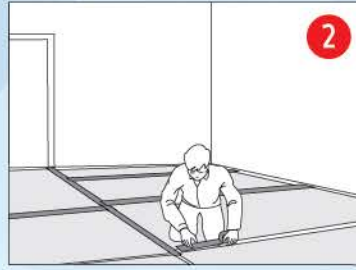

Place the sheets one by one and cover the floor.